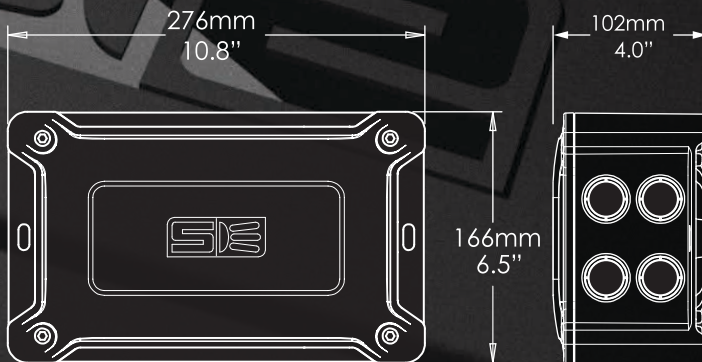

Product Specifications

Parameter	Specification
INPUT:	120V 60Hz
OUTPUT:	12V / 13V AC
WATTAGE:	50W / 100 W
INPUT CONNECTIONS:	1 x DUAL 1/2" / 3/4" PORT + 3 x 3/4" PORT.
OUTPUT CONNECTIONS:	2 x 1/2" PORTS + 2 x 3/4" PORTS.
INGRESS PROTECTION:	IP55+
CERTIFICATION:	cUL / cULus (Branch-wired only)
WARRANTY:	3 YEARS
SUITABLE FOR:	SWIMMING POOL & SPA LIGHTING